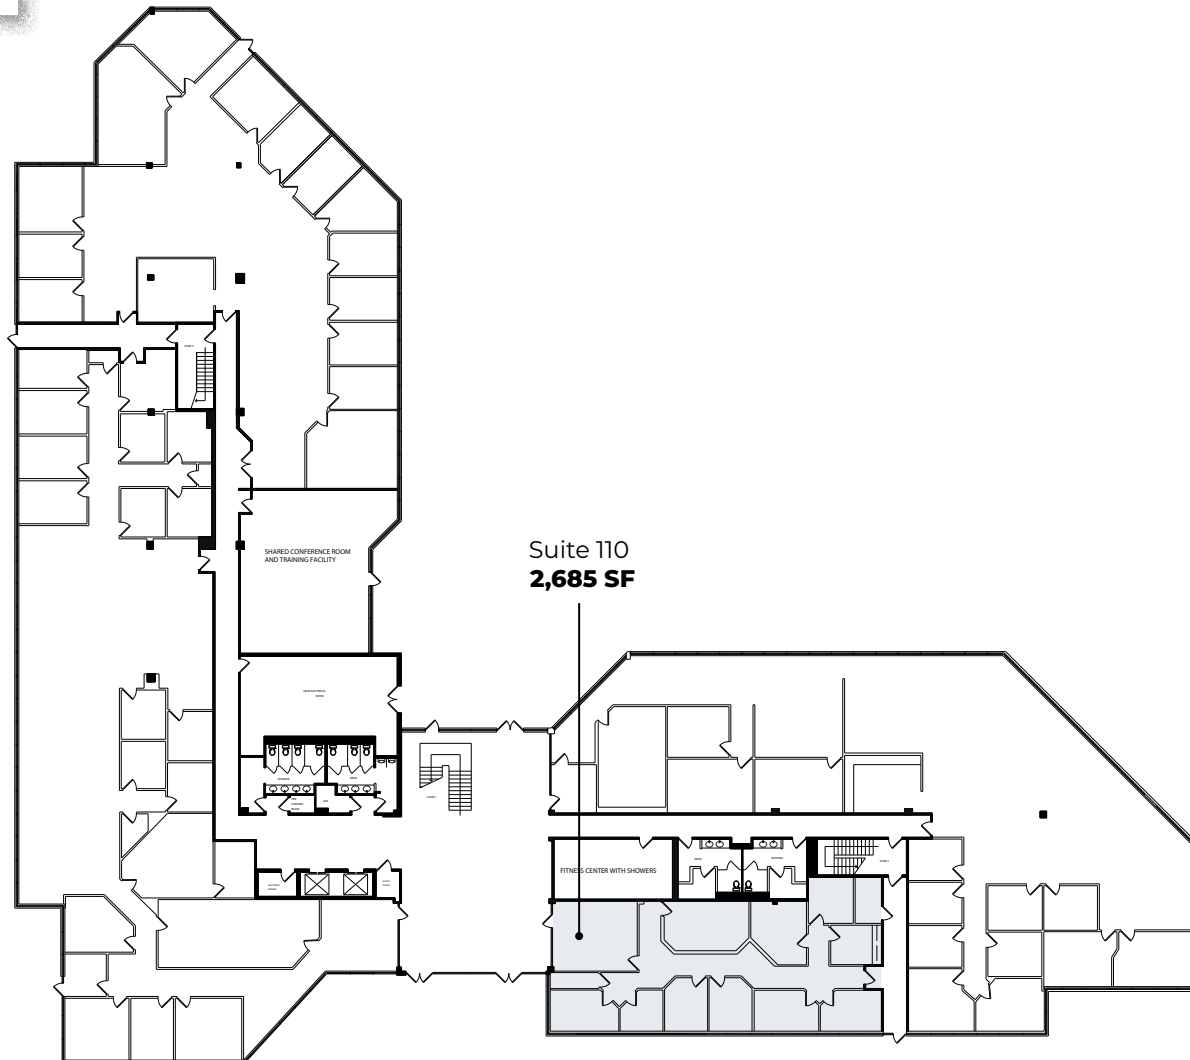

LINDEN
WOOD

Lindenwood, Malvern, PA

301 Lindenwood Drive

1st floor plan

www.LindenwoodMalvern.com

Team
contacts

Adam Shute
+1 610 249 2272
adam.shute@am.jll.com

Chris Werner
+1 610 249 2265
chris.werner@am.jll.com