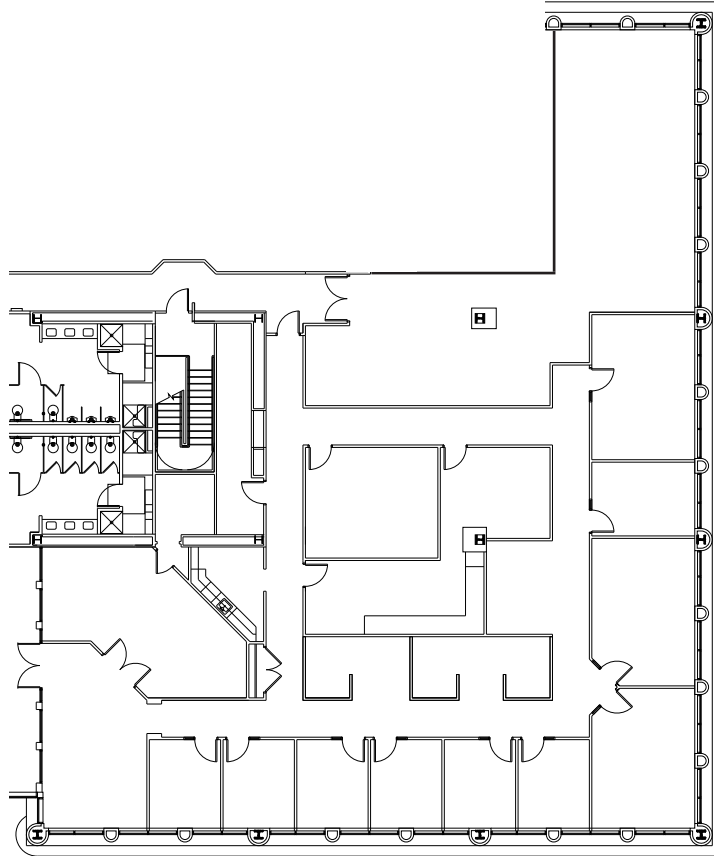

224 Valley Creek Boulevard, Exton, PA 19341

Building	224
Floor	First
Suite	100
Size	6,992 RSF

FOR LEASING INFORMATION

W. Whitney Hunter
Senior Vice President
+1 610 249 2261
whitney.hunter@jll.com

Chris Werner
Managing Director
+1 610 249 2265
chris.werner@jll.com