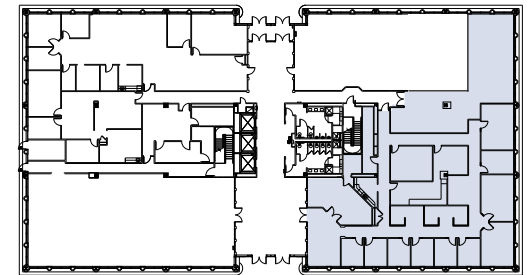

224 Valley Creek Boulevard, Exton, PA 19341

Building	224
Floor	First
Suite	100
Size	6,992 RSF

FOR LEASING INFORMATION

W. Whitney Hunter
Senior Vice President
+1 610 249 2261
whitney.hunter@jll.com

Chris Werner
Managing Director
+1 610 249 2265
chris.werner@jll.com