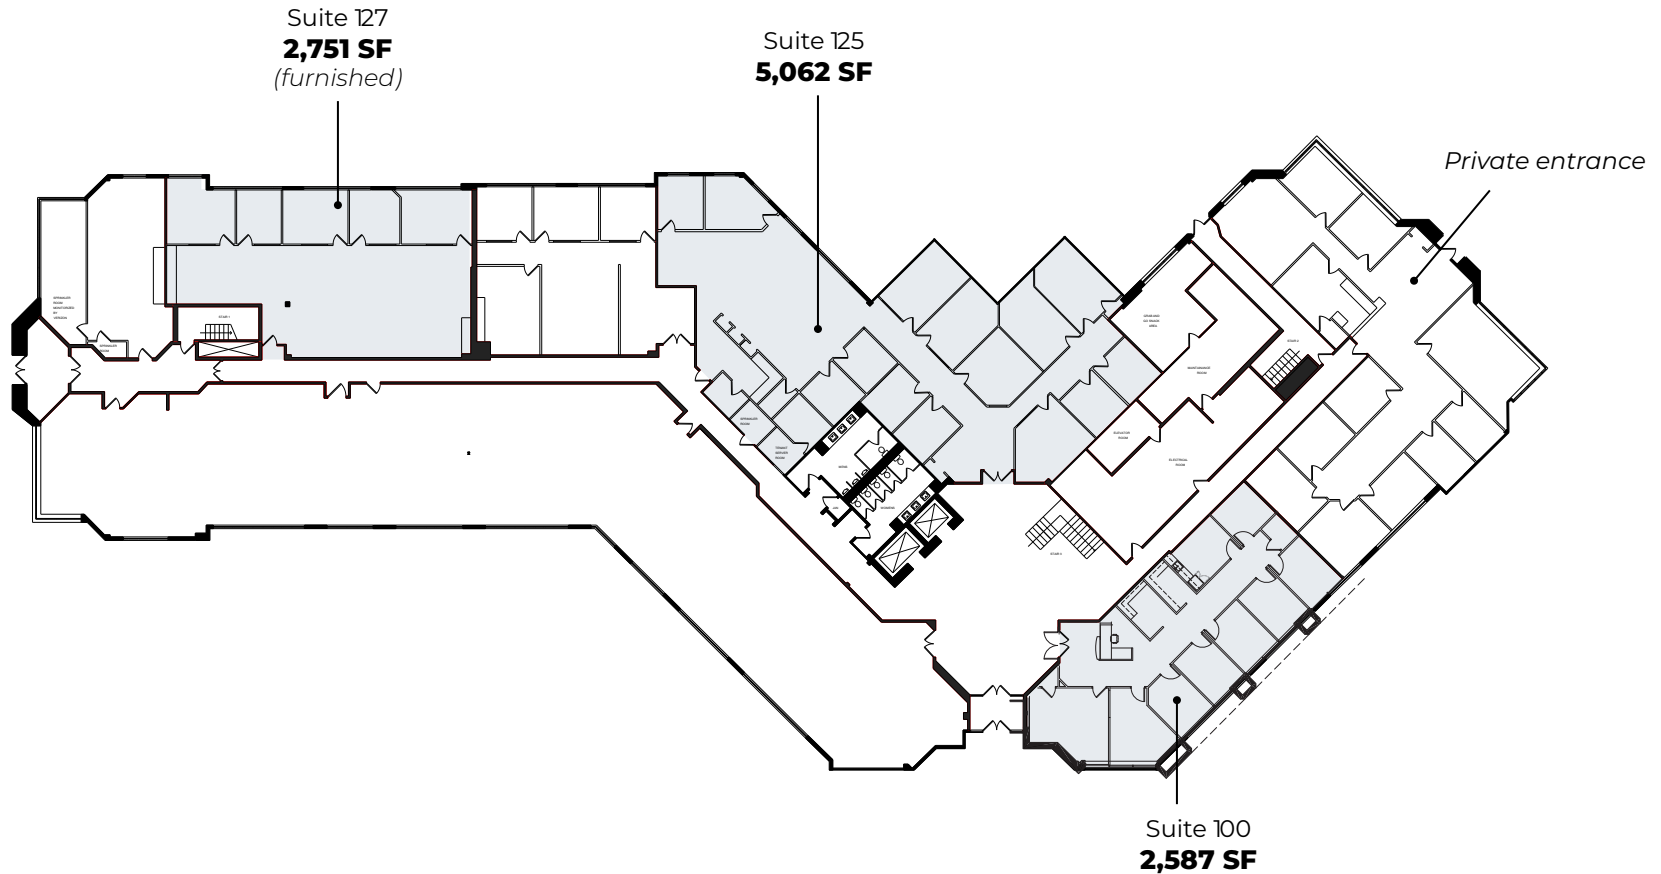

**LINDEN
WOOD**

Lindenwood, Malvern, PA

101 Lindenwood Drive

1st floor plan

www.LindenwoodMalvern.com

**Team
contacts**

Adam Shute
+1 610 249 2272
adam.shute@jll.com

JLL | Jones Lang LaSalle Brokerage, Inc.
550 E Swedesford Road, Suite 260, Wayne, PA 19087
+1 610 249 2255