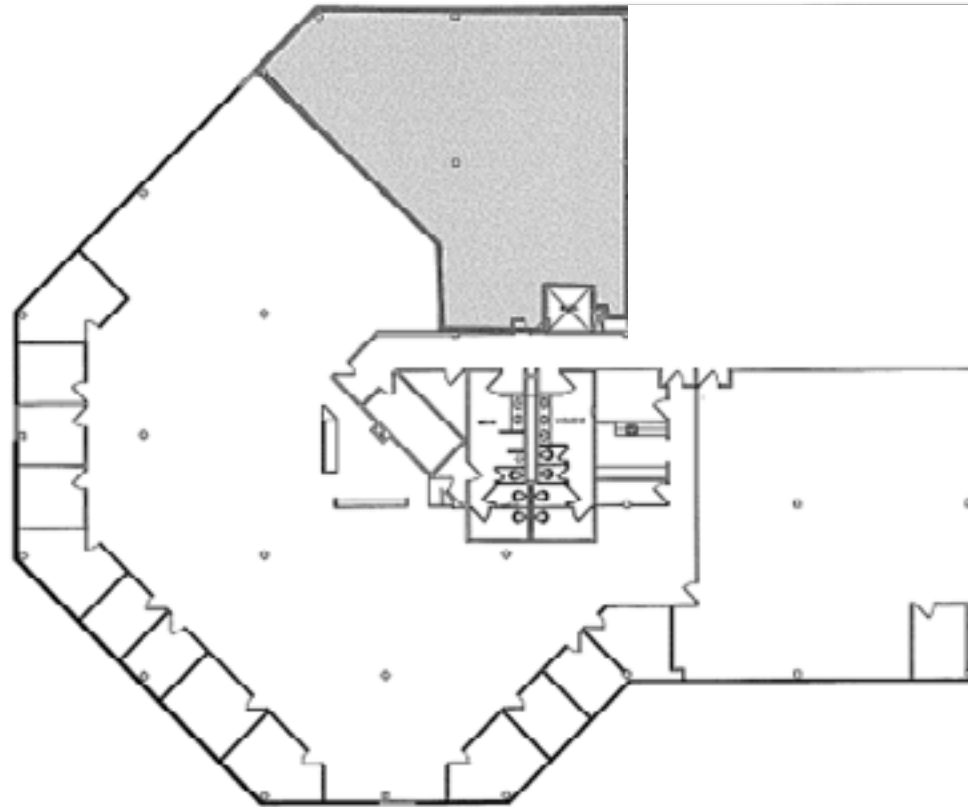

Suite	301
Floor	Third
Size	3,787 RSF

200 NORTH WARNER ROAD

200 N Warner Road, King of Prussia, PA 19067
200NorthWarnerRoad.com

FOR LEASING INFORMATION

Whitney Hunter
+1 610 249 2261
whitney.hunter@jll.com