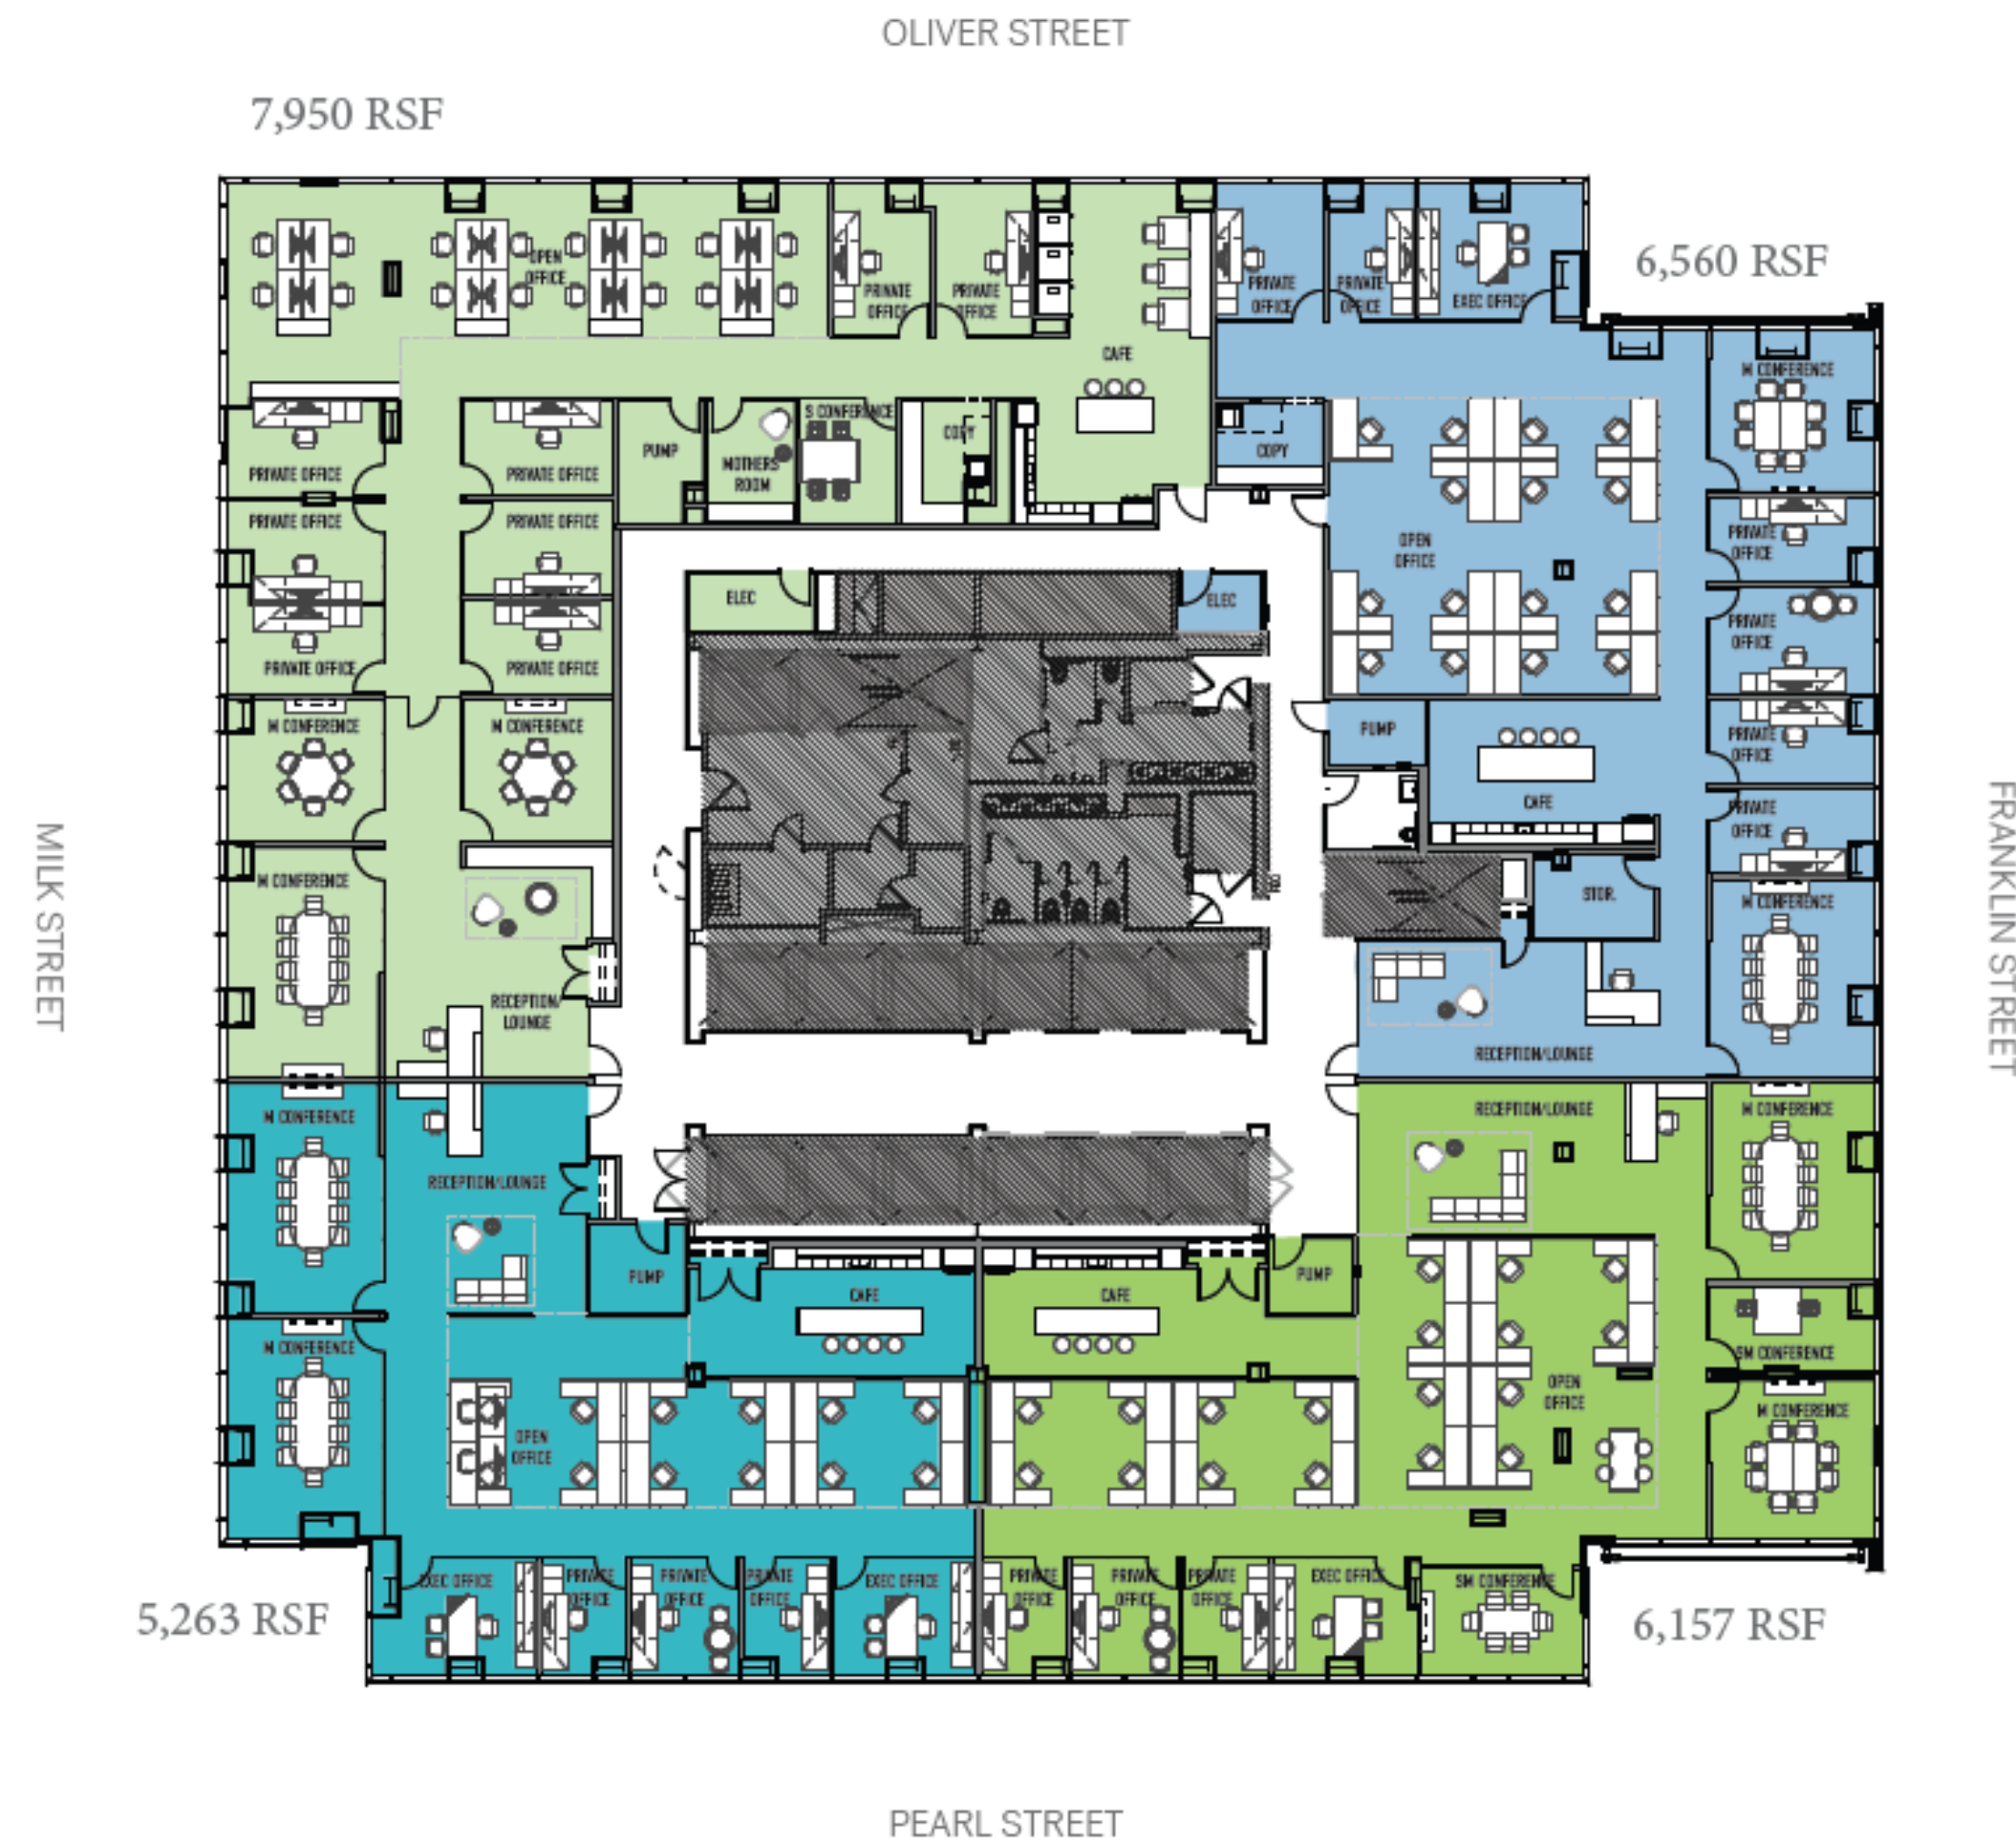

THE VISIONARY ONE

SINGLE CORE

200% MORE NATURAL LIGHT

COLUMN FREE ADDITION

VIEWS IN EVERY DIRECTION

FLEXIBLE LAYOUT OPTION

MULTIPLE CORNERS

TRIPLE GLAZE FLOOR-TO-CEILING WINDOWS

CONNECTIVITY

● WE CAN ALREADY PICTURE YOU HERE.

THE VISIONARY ONE

SINGLE CORE ◀

200% MORE NATURAL LIGHT ◀

COLUMN FREE ADDITION ◀

VIEWS IN EVERY DIRECTION ◀

FLEXIBLE LAYOUT OPTION ◀

MULTIPLE CORNERS ◀

TRIPLE GLAZE FLOOR-TO-CEILING WINDOWS ◀

CONNECTIVITY ◀

FLOOR 23

● WE CAN ALREADY PICTURE YOU HERE.