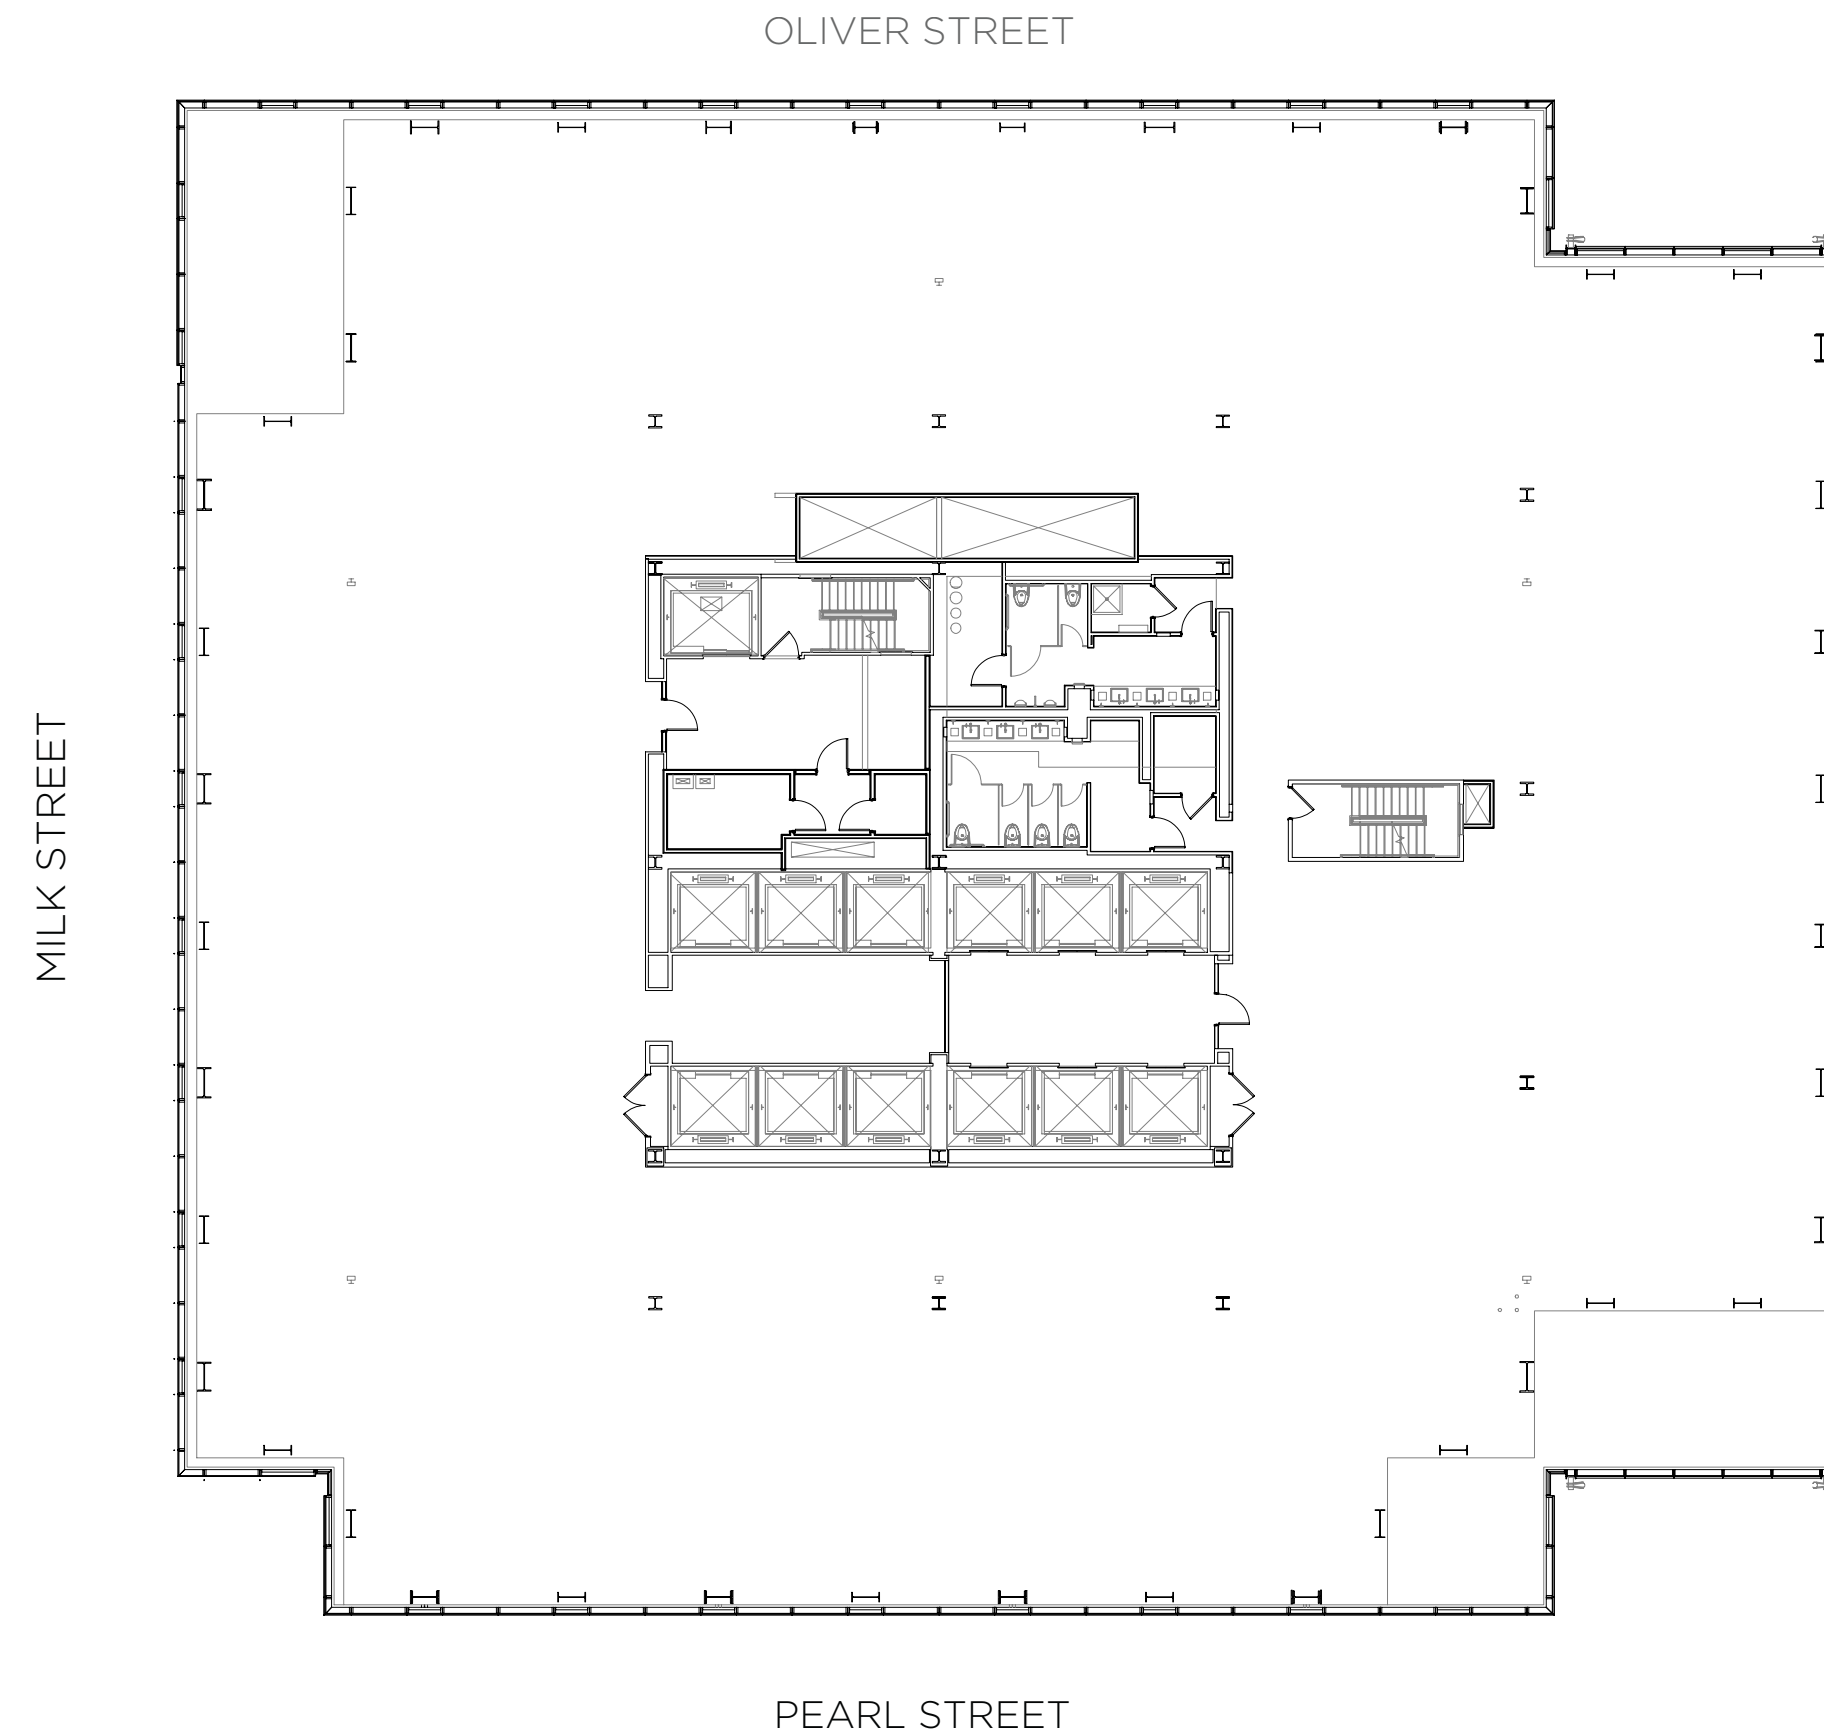

THE VISIONARY ONE

SINGLE CORE

200% MORE NATURAL LIGHT

COLUMN FREE ADDITION

VIEWS IN EVERY DIRECTION

FLEXIBLE LAYOUT OPTION

MULTIPLE CORNERS

TRIPLE GLAZE FLOOR-TO-CEILING WINDOWS

CONNECTIVITY

● WE CAN ALREADY PICTURE YOU HERE.

THE VISIONARY ONE

SINGLE CORE ◀

200% MORE NATURAL LIGHT ◀

COLUMN FREE ADDITION ◀

VIEWS IN EVERY DIRECTION ◀

FLEXIBLE LAYOUT OPTION ◀

MULTIPLE CORNERS ◀

TRIPLE GLAZE FLOOR-TO-CEILING WINDOWS ◀

CONNECTIVITY ◀

FLOOR 23

● WE CAN ALREADY PICTURE YOU HERE.