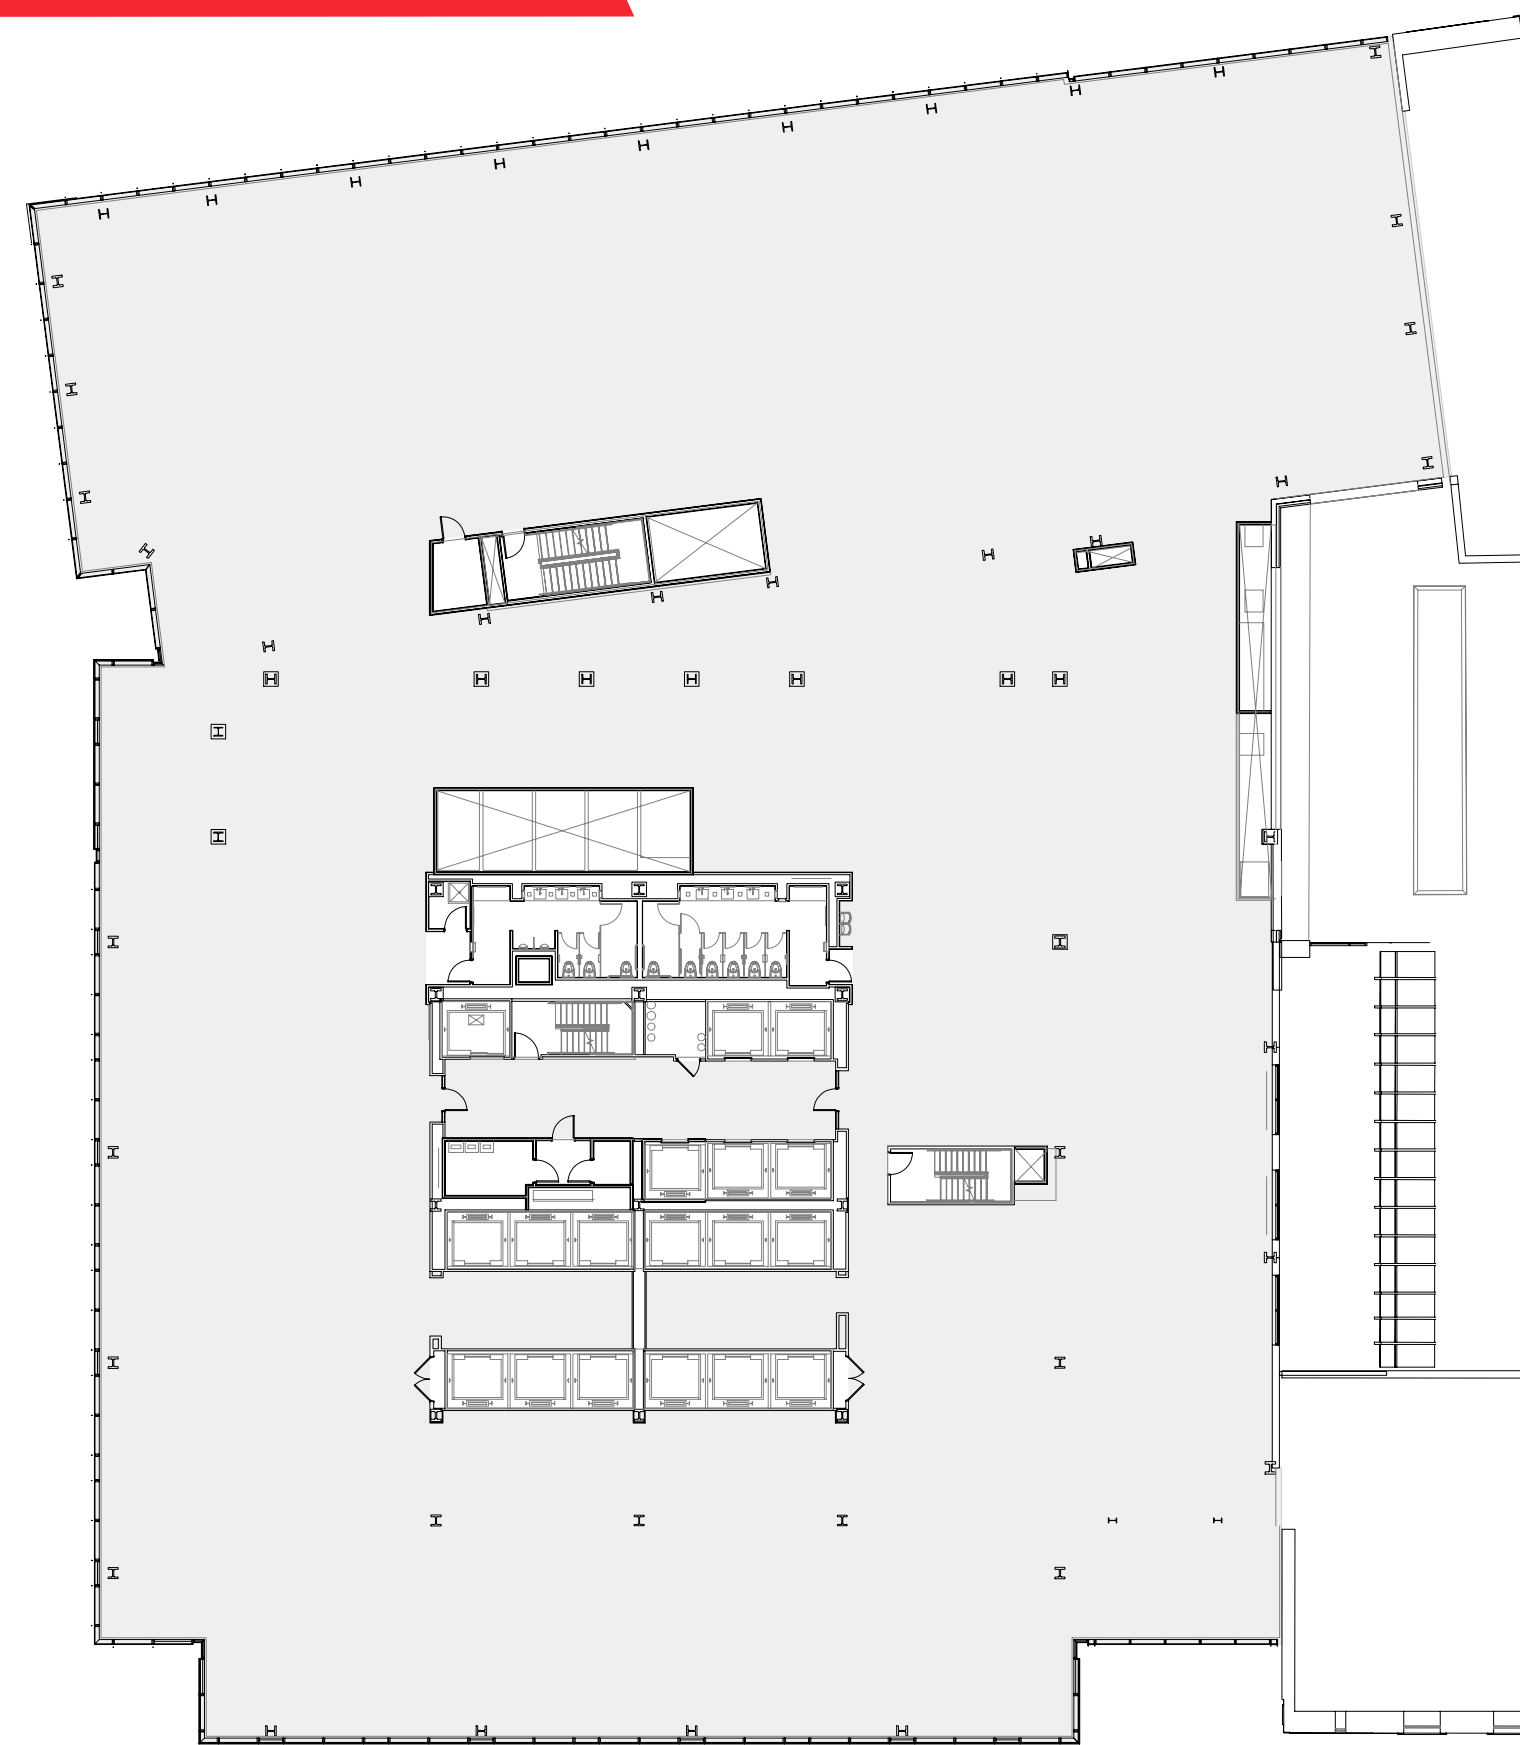

THE VISIONARY ONE

SINGLE CORE

200% MORE NATURAL LIGHT

COLUMN FREE ADDITION

VIEWS IN EVERY DIRECTION

FLEXIBLE LAYOUT OPTION

MULTIPLE CORNERS

TRIPLE GLAZE FLOOR-TO-CEILING WINDOWS

CONNECTIVITY

FLOOR 6

○ WE CAN ALREADY PICTURE YOU HERE.