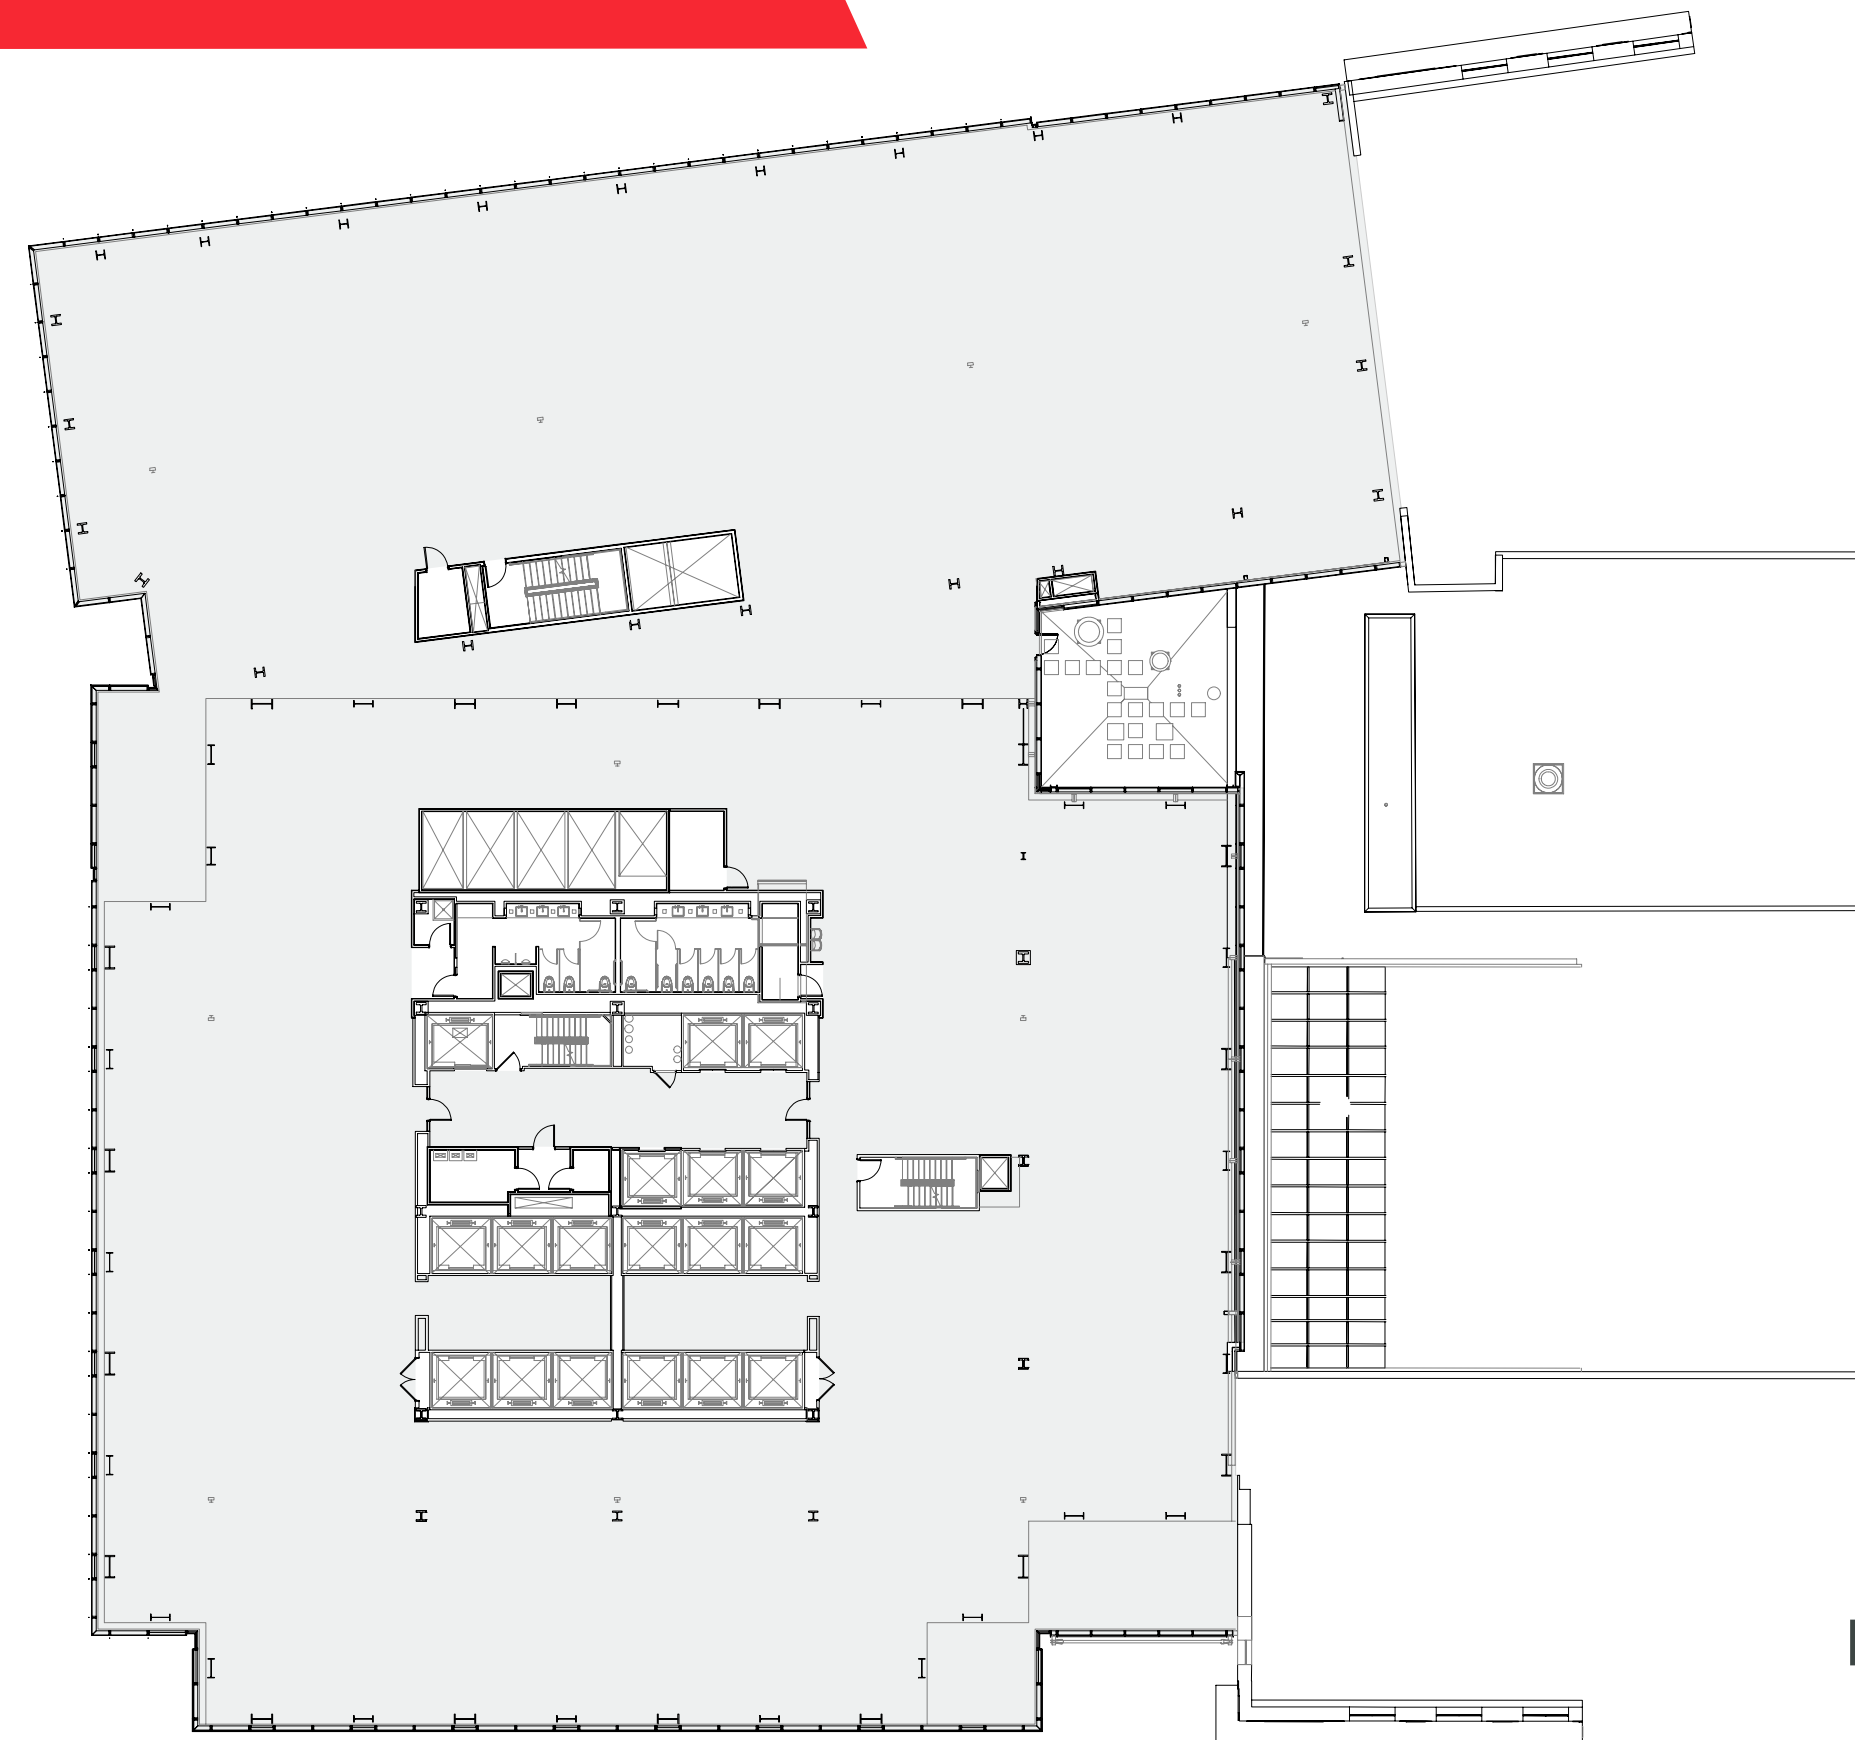

# THE VISIONARY ONE

SINGLE CORE

200% MORE NATURAL LIGHT

COLUMN FREE ADDITION

VIEWS IN EVERY DIRECTION

FLEXIBLE LAYOUT OPTION

MULTIPLE CORNERS

TRIPLE GLAZE FLOOR-TO-CEILING WINDOWS

CONNECTIVITY

FLOOR 7

○ WE CAN ALREADY PICTURE YOU HERE.