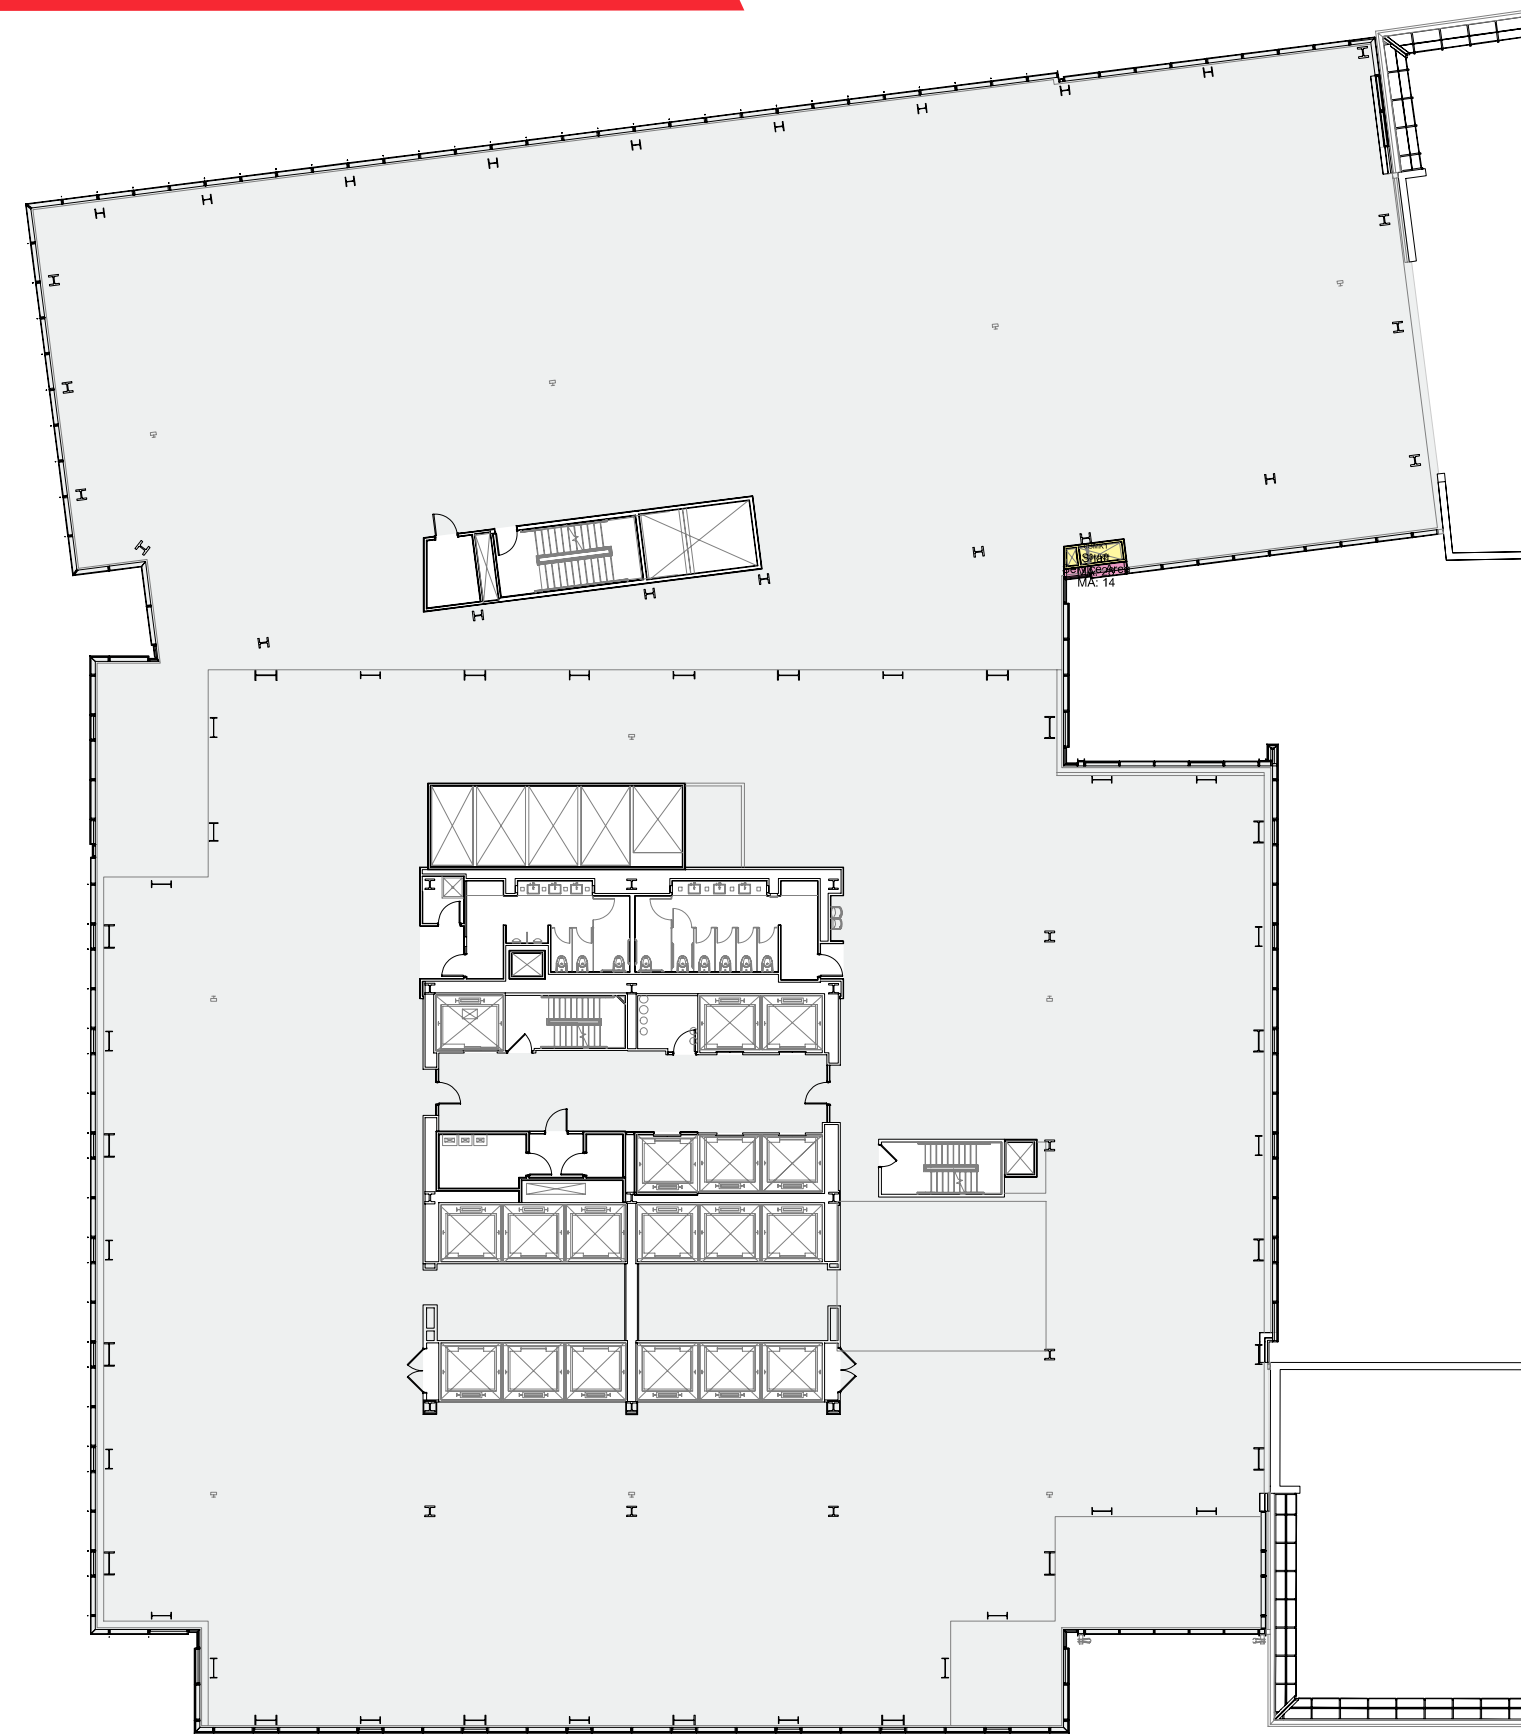

THE VISIONARY ONE

SINGLE CORE

200% MORE NATURAL LIGHT

COLUMN FREE ADDITION

VIEWS IN EVERY DIRECTION

FLEXIBLE LAYOUT OPTION

MULTIPLE CORNERS

TRIPLE GLAZE FLOOR-TO-CEILING WINDOWS

CONNECTIVITY

FLOOR 8

○ WE CAN ALREADY PICTURE YOU HERE.