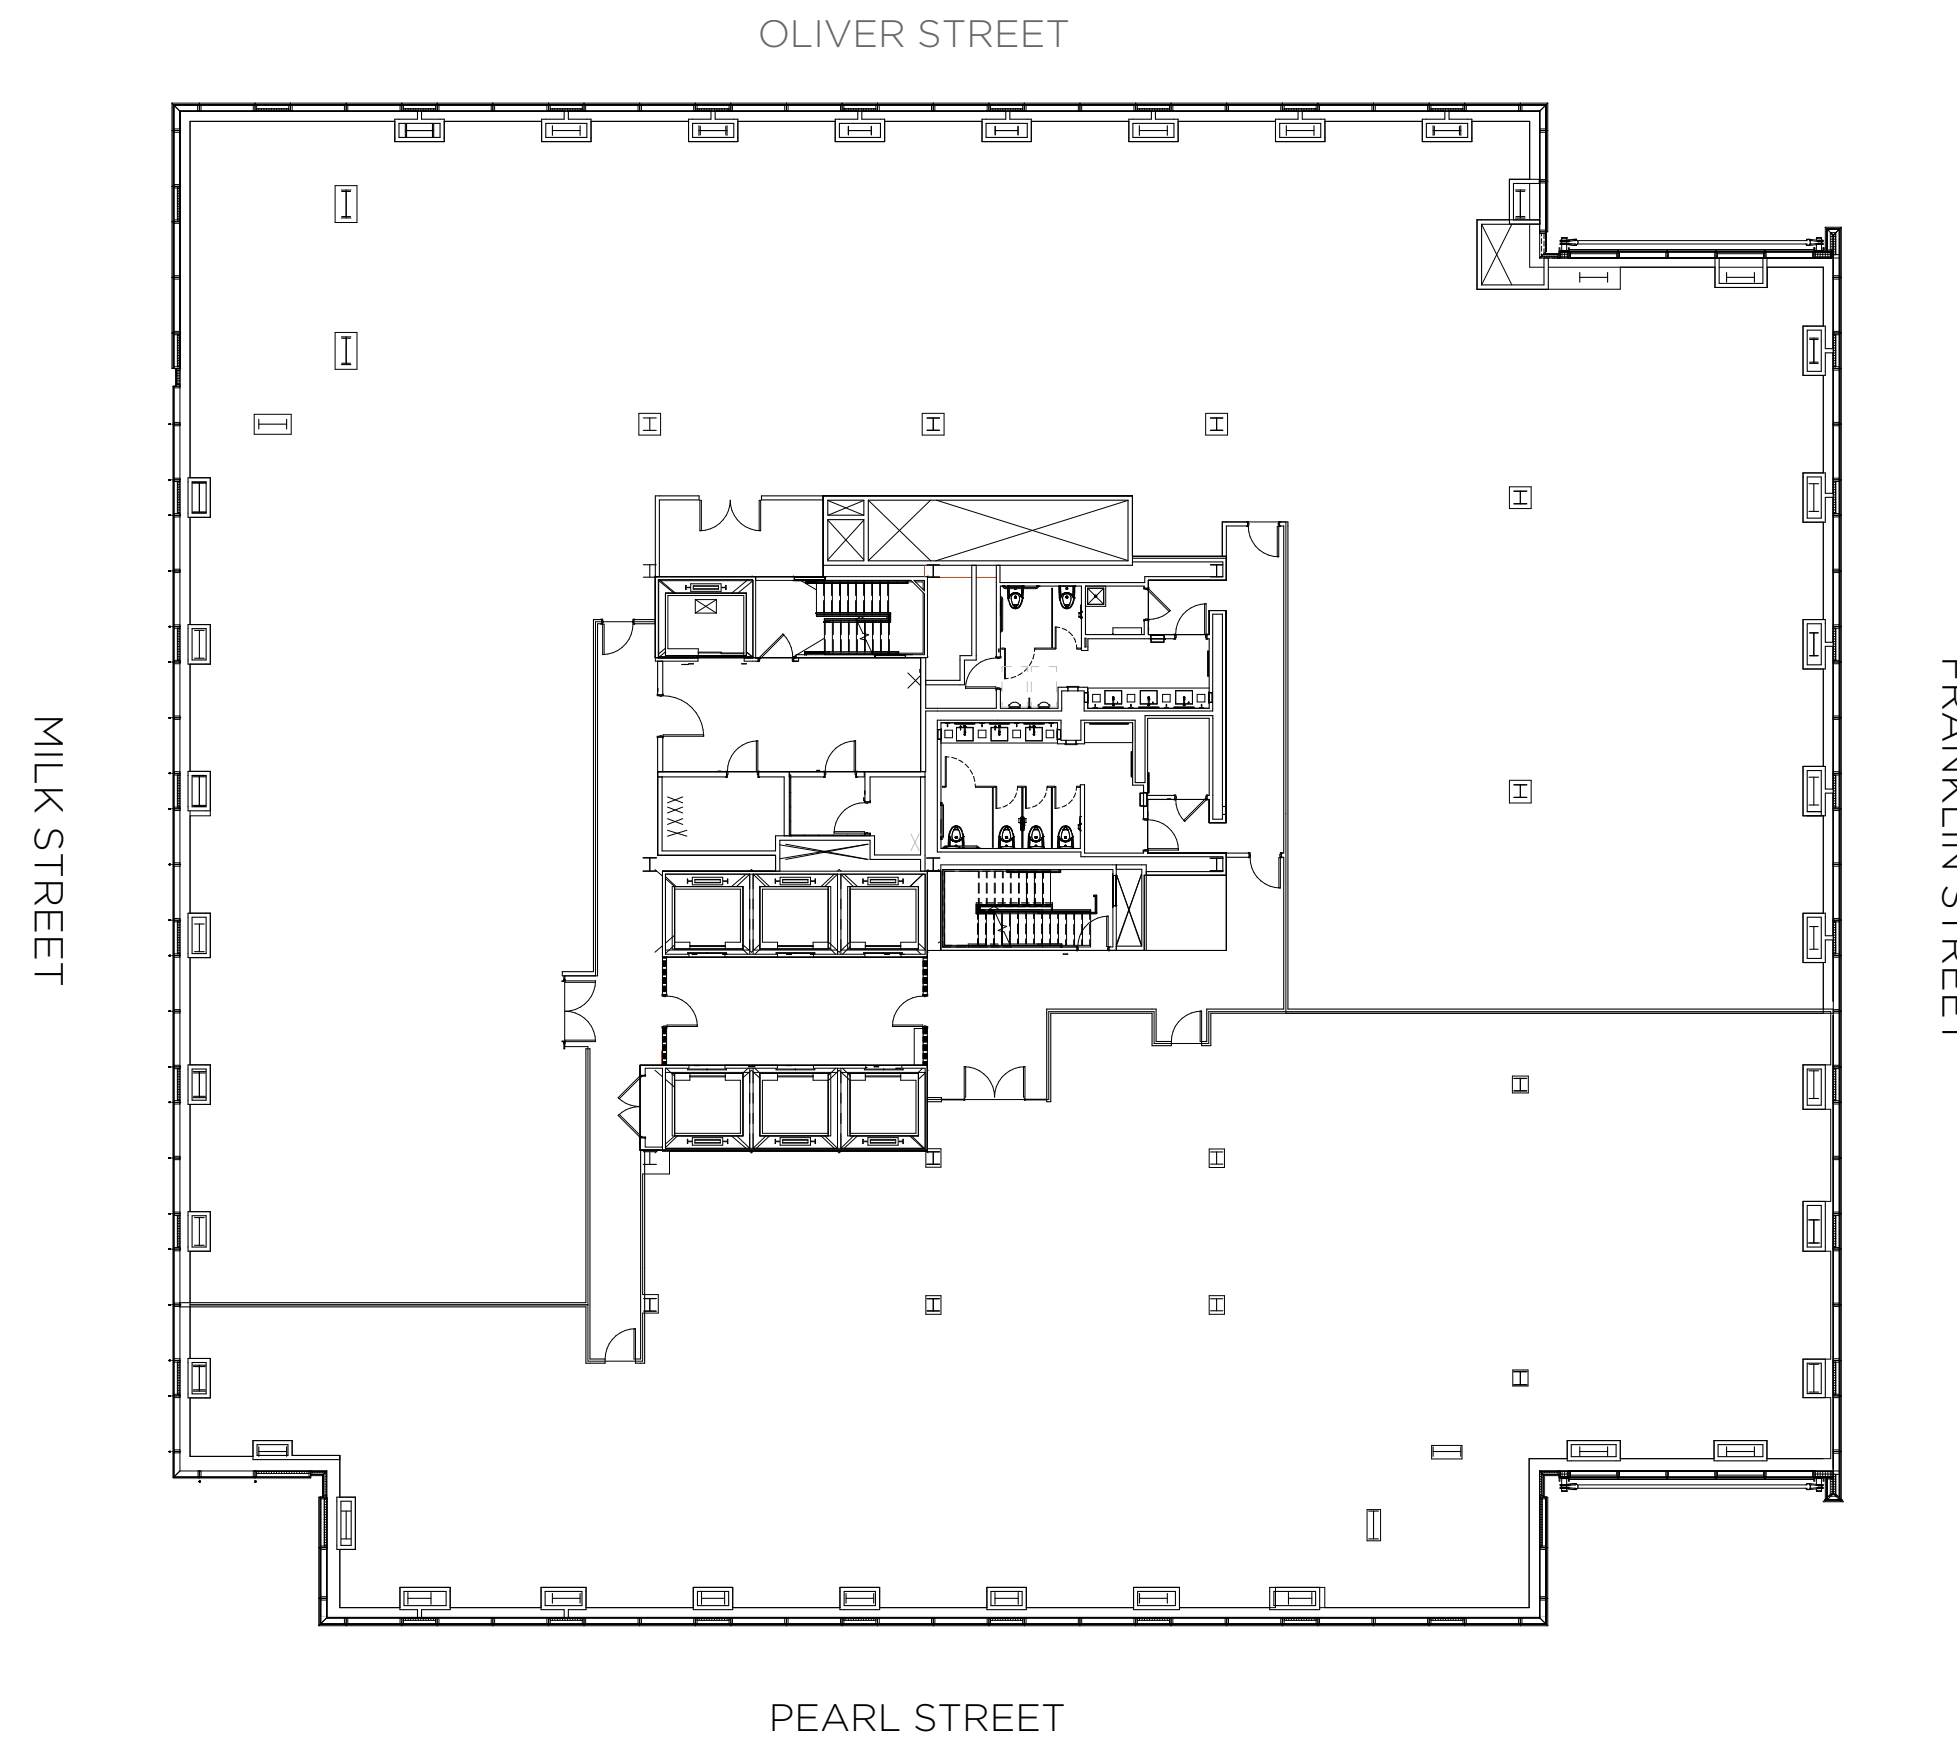

# THE VISIONARY ONE

SINGLE CORE

200% MORE NATURAL LIGHT

COLUMN FREE ADDITION

VIEWS IN EVERY DIRECTION

FLEXIBLE LAYOUT OPTION

MULTIPLE CORNERS

TRIPLE GLAZE FLOOR-TO-CEILING WINDOWS

CONNECTIVITY

FLOOR 29

● WE CAN ALREADY PICTURE YOU HERE.