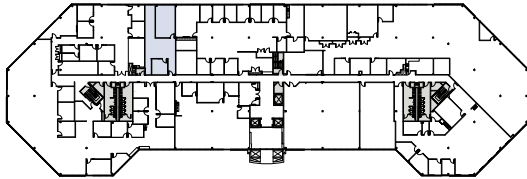

Suite	260
Floor	Second
Size	1,873 RSF

200 NORTH WARNER ROAD

200 N Warner Road, King of Prussia, PA 19406
200NorthWarnerRoad.com

FOR LEASING INFORMATION

Whitney Hunter
+1 610 249 2261
whitney.hunter@jll.com